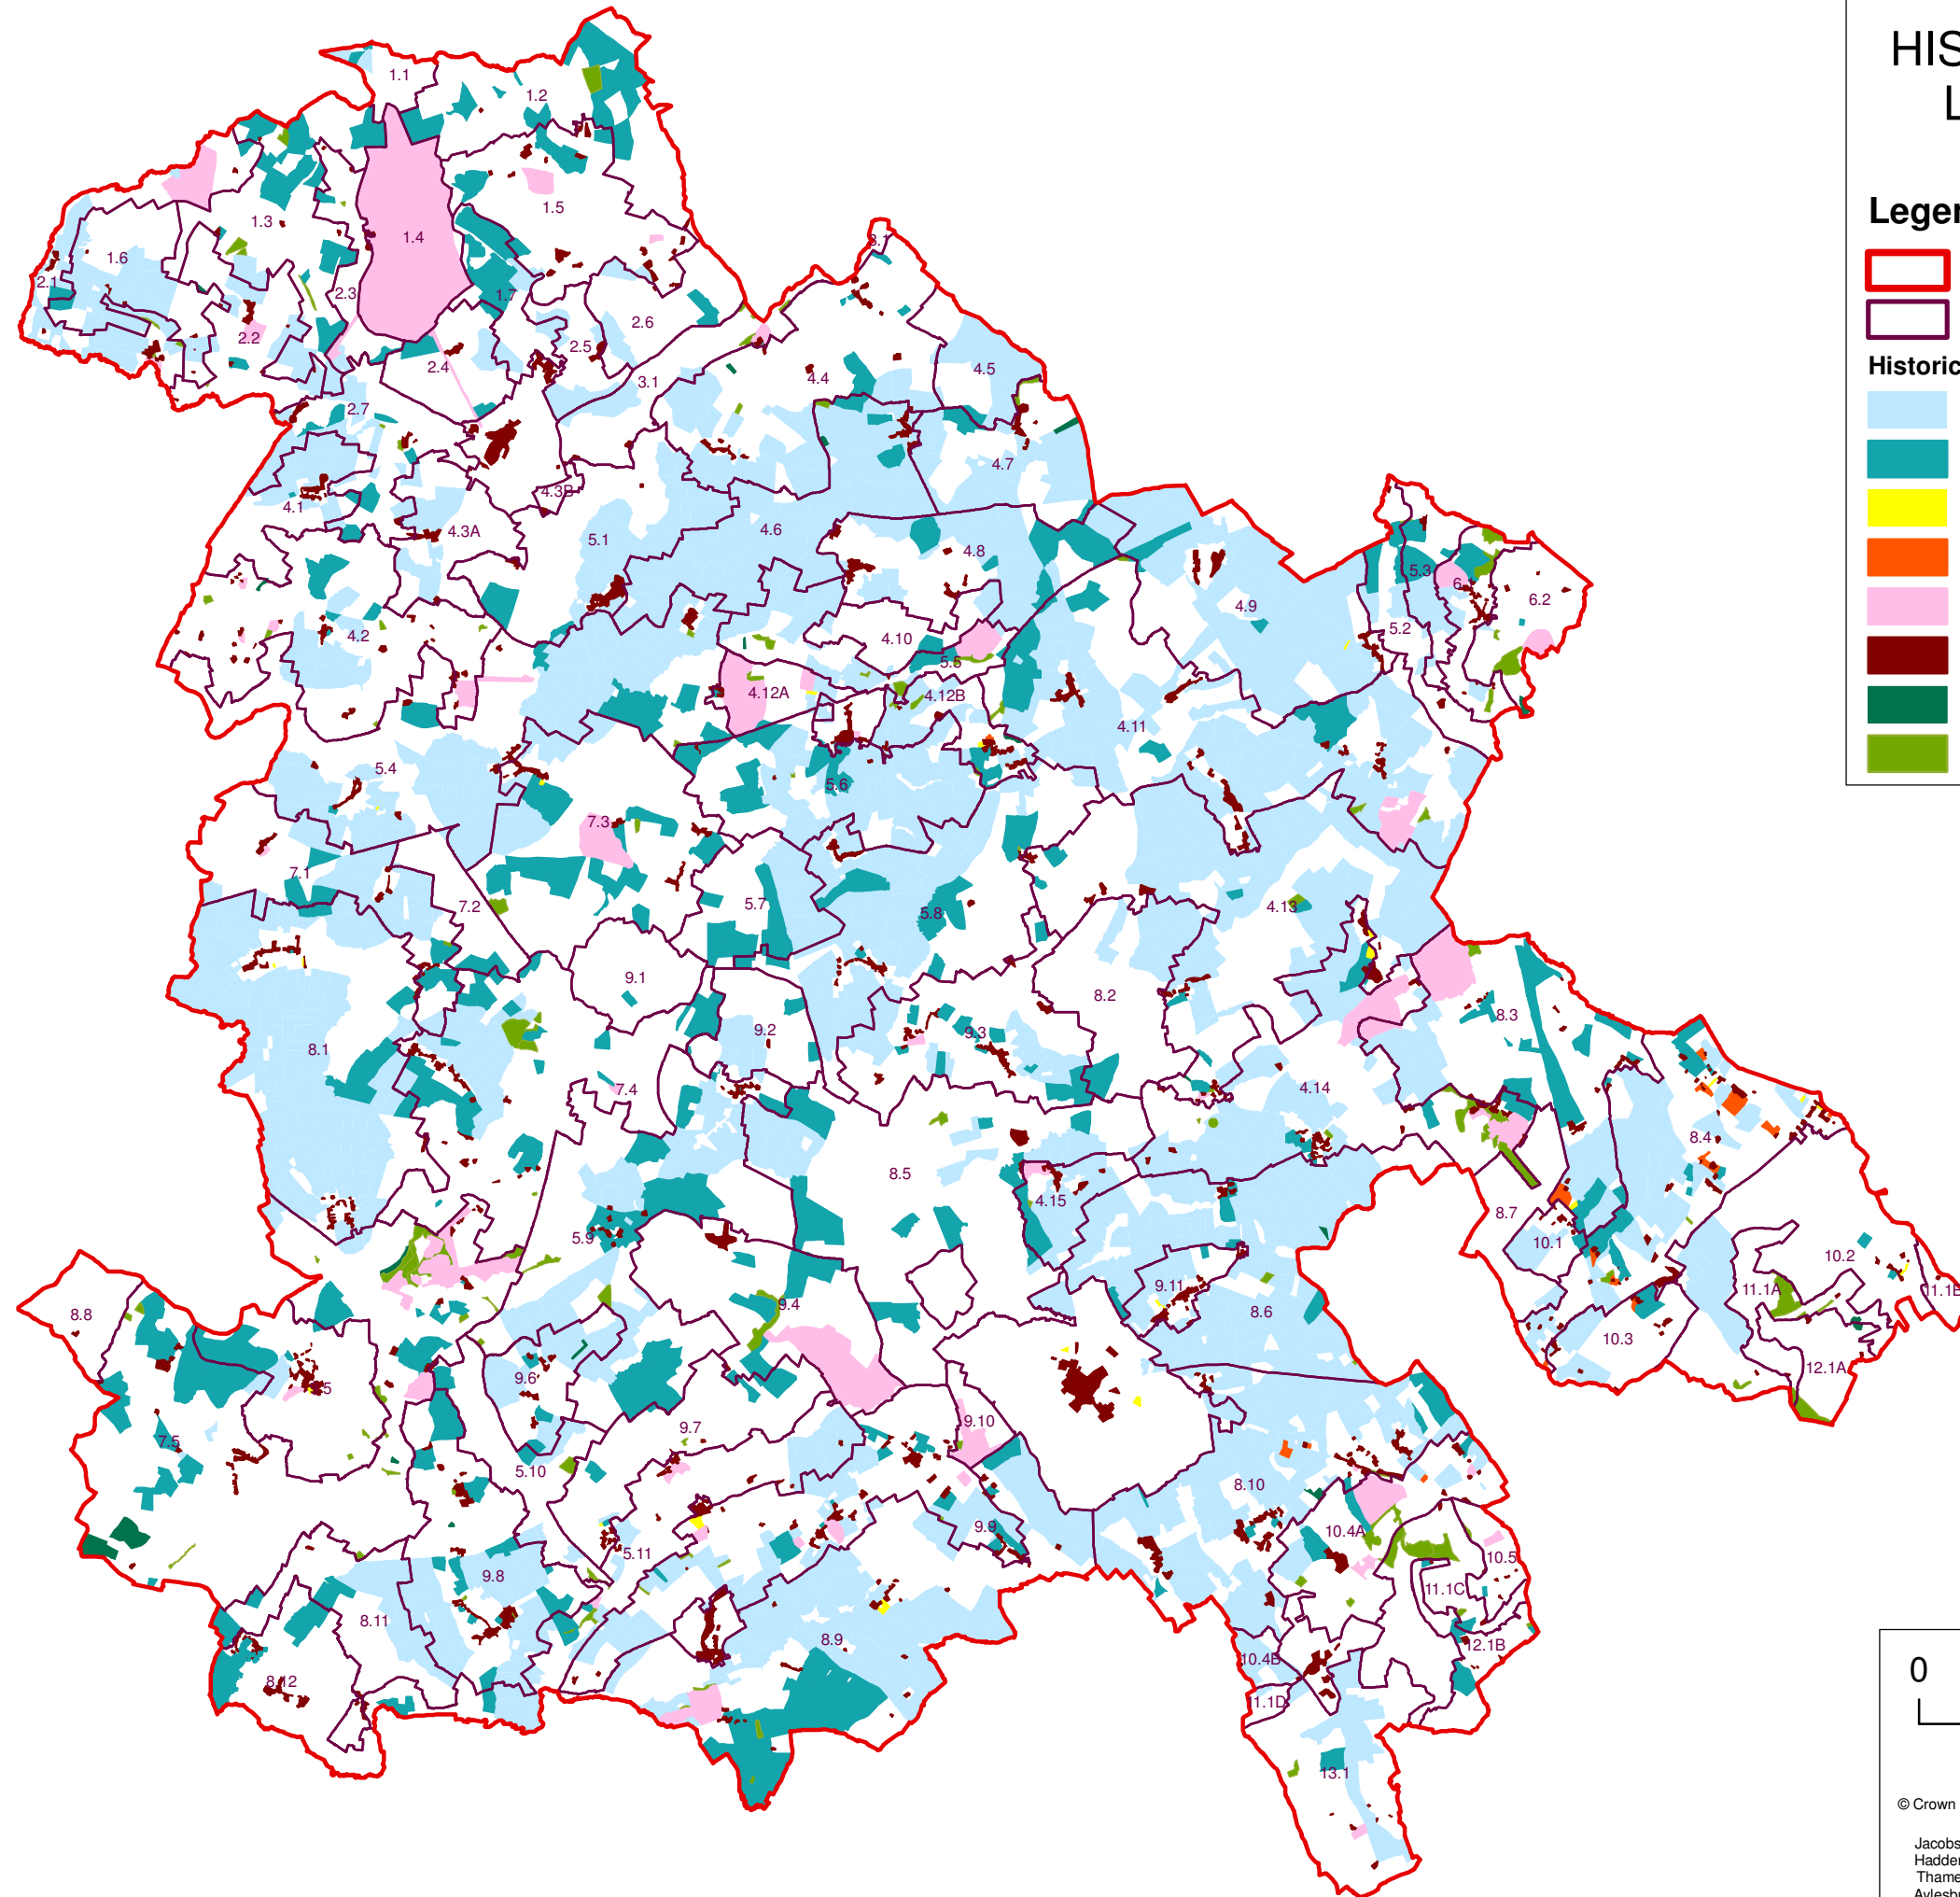

Plan 4C: HISTORIC ENVIRONMENT Landscape Character - 18th - 19th Century

Legend

- District boundary
- Landscape Character Areas
- Historic Character Types - 18th-19th Century**
- Parliamentary Enclosure
- Enclosure (19th Century)
- Allotments
- Orchard
- Parkland
- Settlement (Historic Core)
- Woodland (19th Century Plantation)
- Woodland (Secondary 18th - 19th Century)