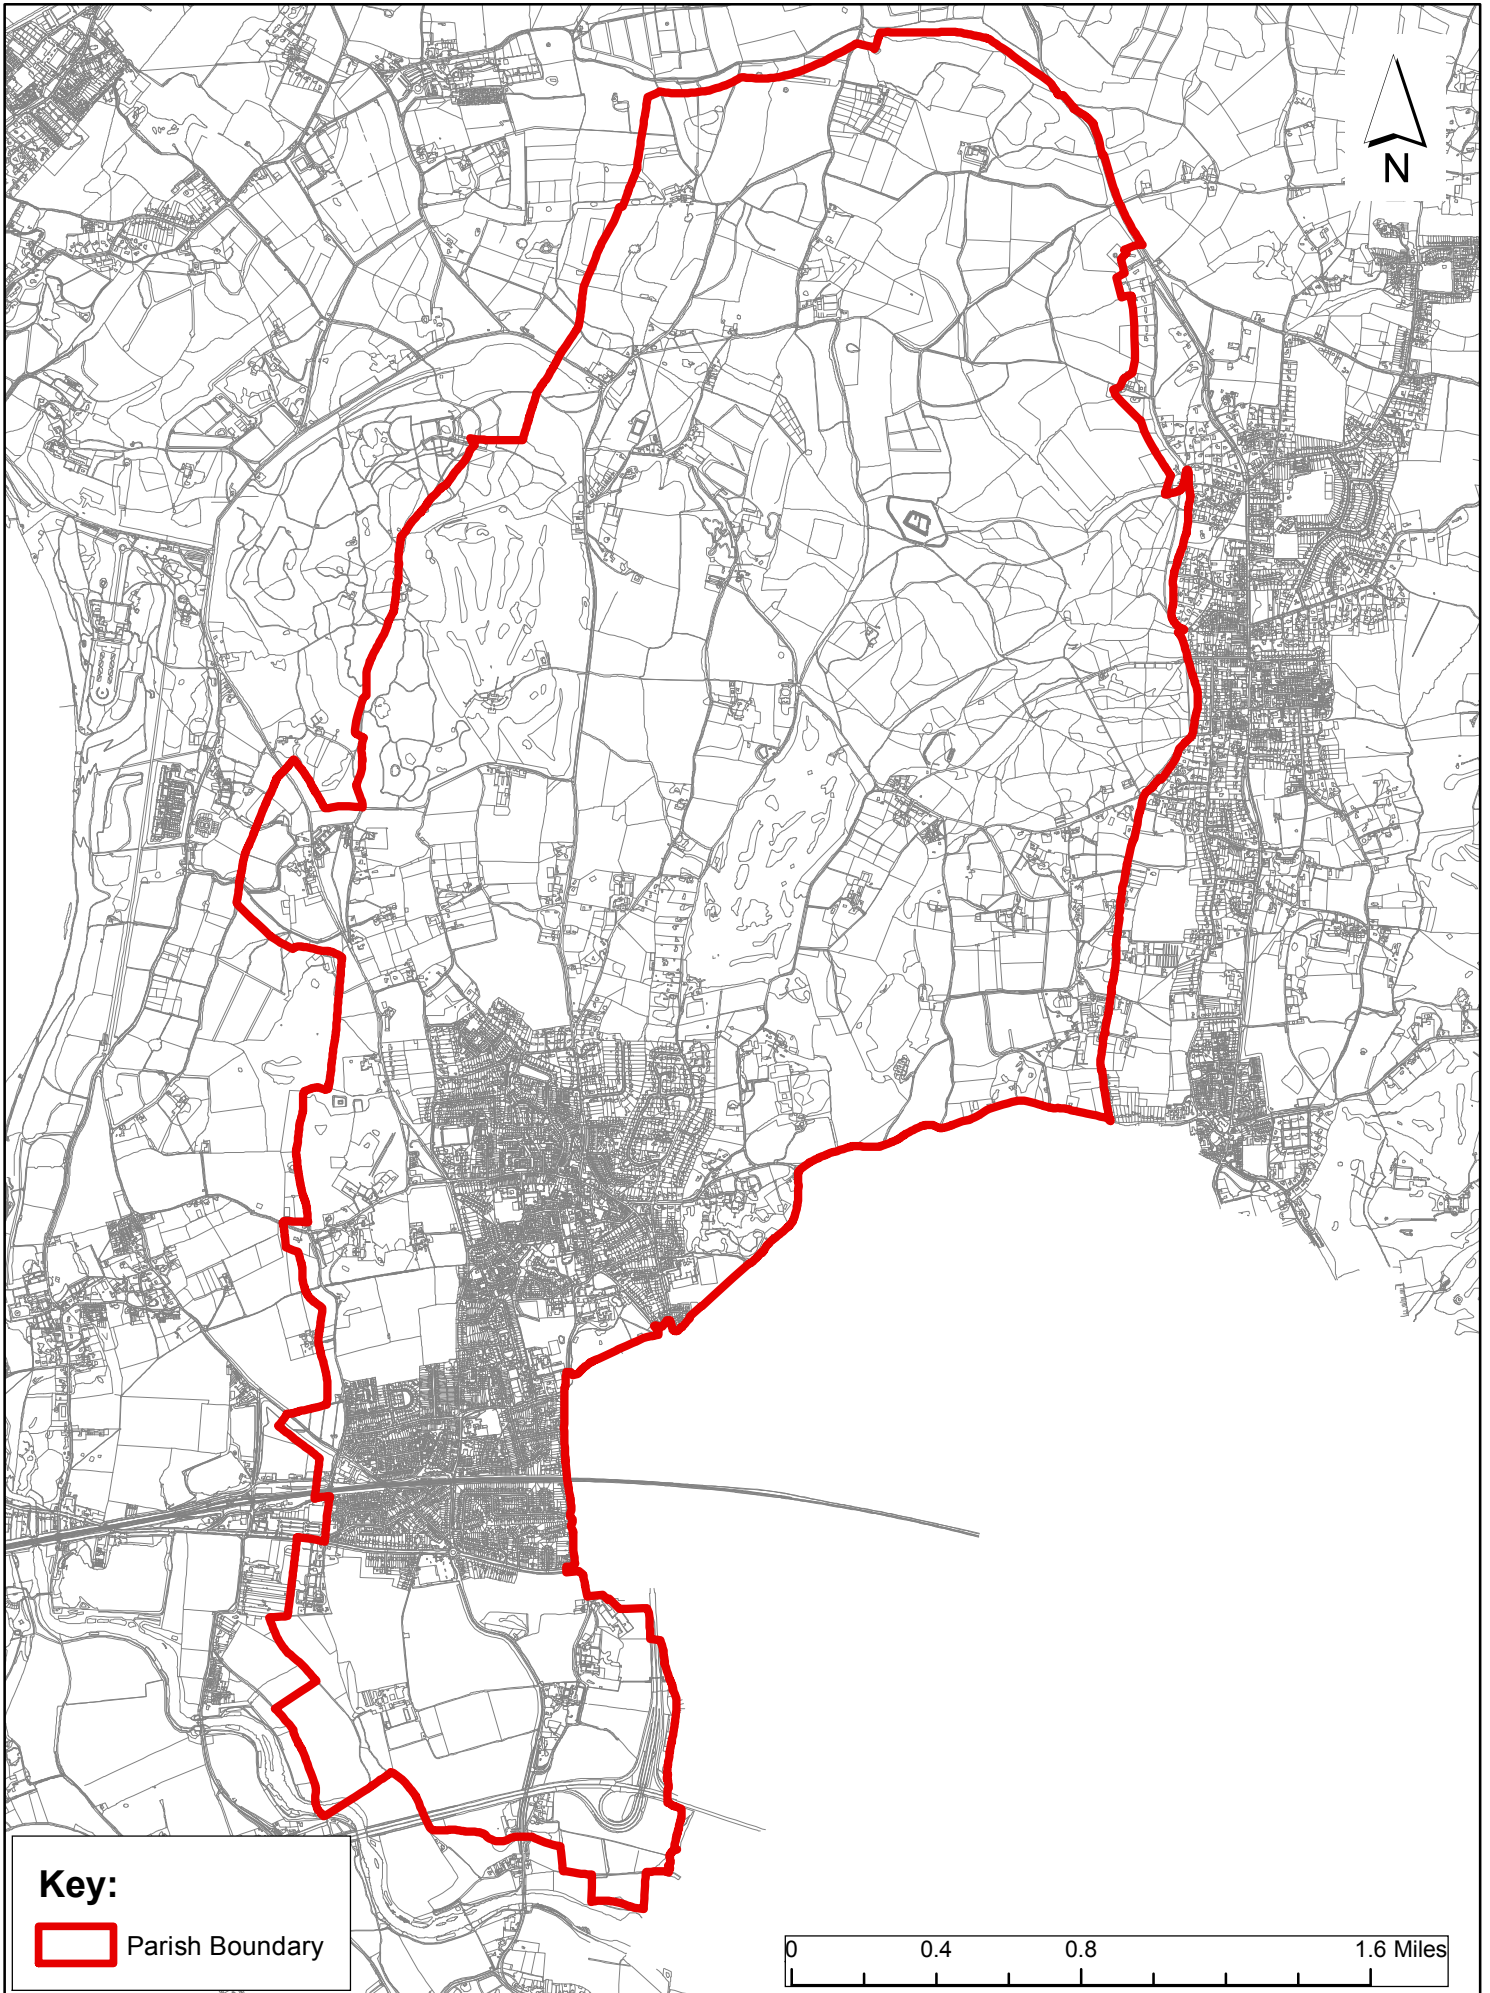

Burnham Parish

Key:

 Parish Boundary

0 0.4 0.8 1.6 Miles

This map is reproduced from the Ordnance Survey map with the permission of the Controller of Her Majesty's Stationary Office © Crown Copyright. Unauthorised reproduction infringes Crown Copyright and may lead to prosecution and civil proceedings. © Crown Copyright and database right 2018. Ordnance Survey 10025874