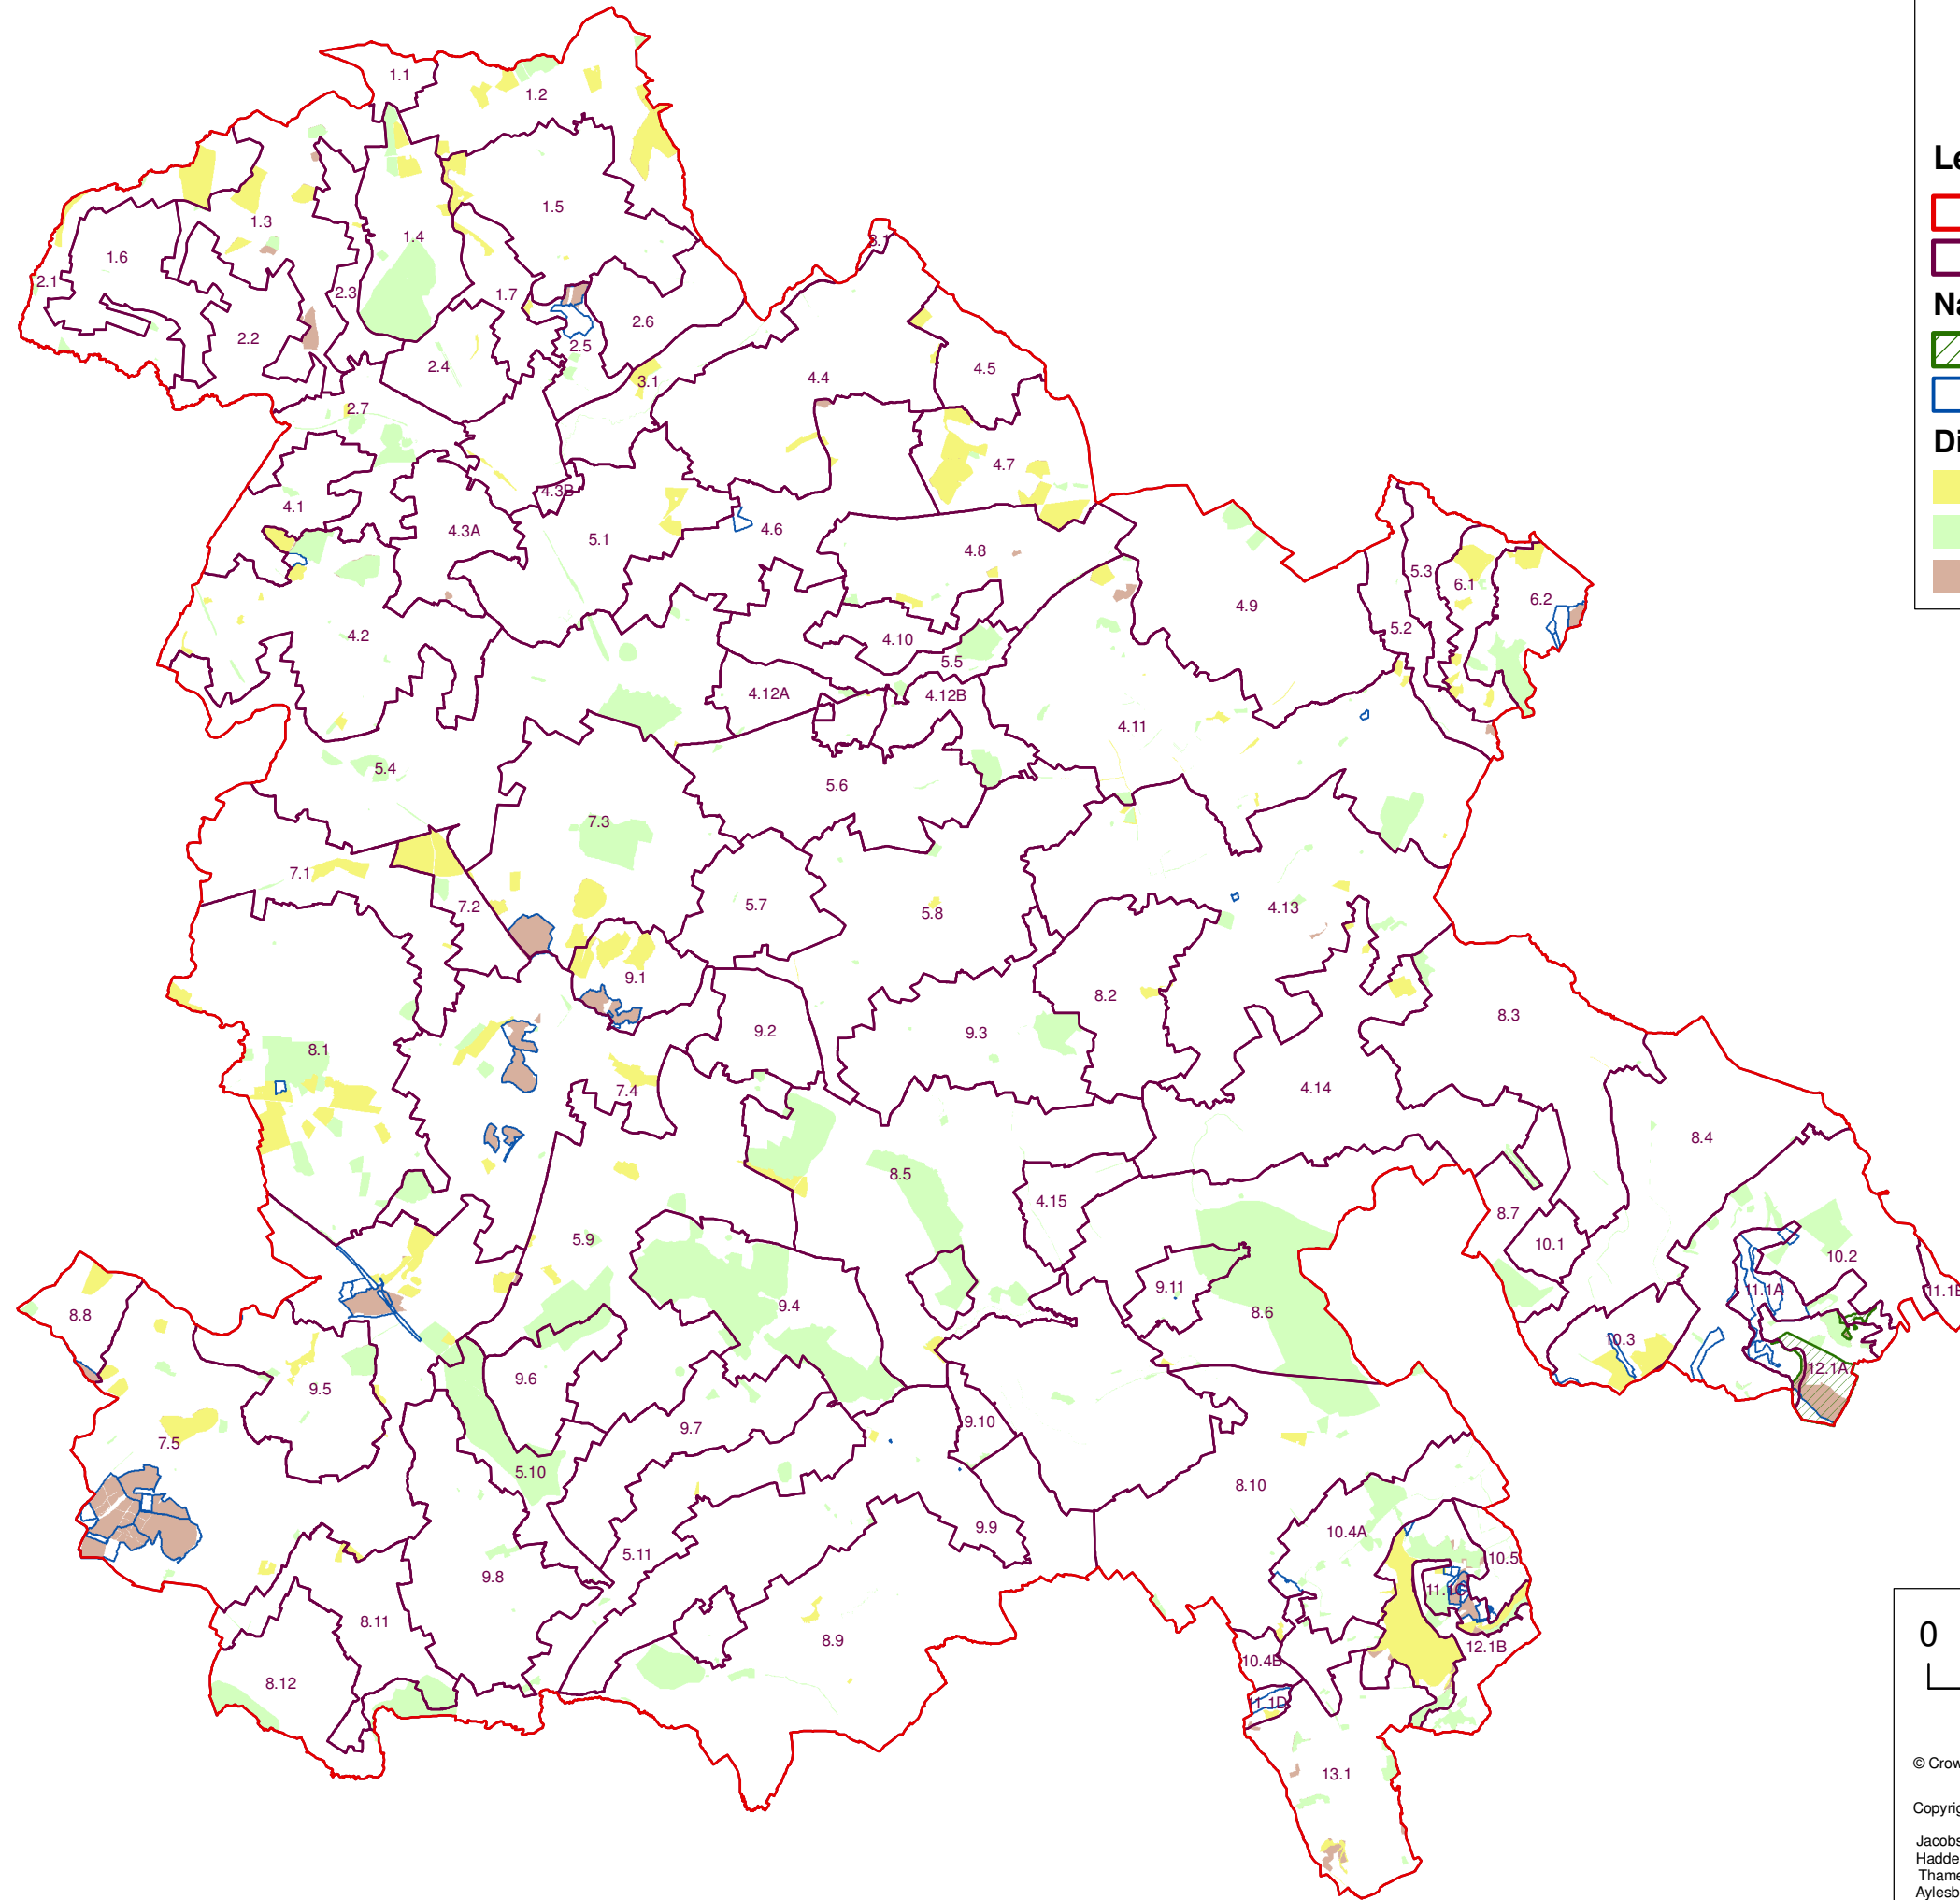

Plan 3D: BIODIVERSITY Designations

Legend

- District boundary
- Landscape Character Areas
- National Designations**
- Special Area of Conservation
- Sites of Special Scientific Interest
- District Designations**
- County Wildlife Sites
- Biological Notification Sites
- Ancient Woodlands